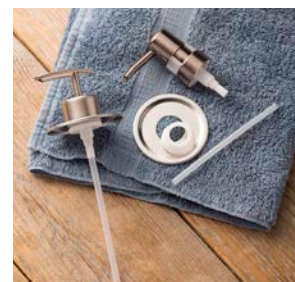

**Soap Pumps**  
**\$3.96**

Reg. \$5.00

Add charm to your kitchen or bathroom, even if you don't make your own soaps and lotions.

**Jar Lid Chain**  
**\$2.96**

Fits pints size jars.  
Reg \$3.99

**Natural Jute**  
**\$3.99**