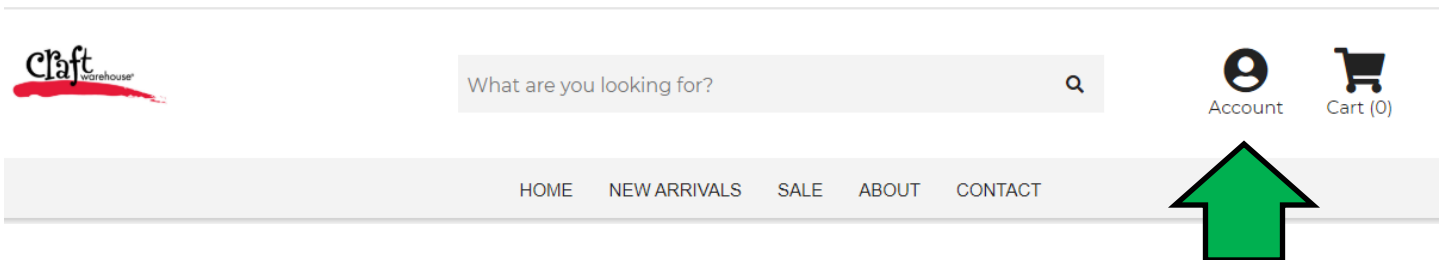

Create Your Account Using Facebook

Step 1: Follow this link craftwarehouse.commentsold.com

Step 2: Click "Account" tab

Step 3: Login with Facebook

Step 4: Click the box to connect messenger

Step 5: Click "Get Started" in **BLUE** or visit