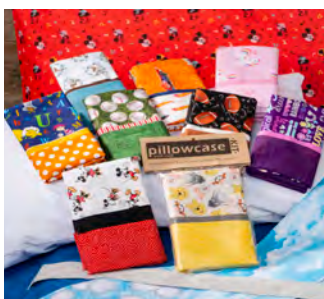

**Entire Stock of
Pillow Case Kits
Your Choice, $8⁸⁸**

Choose from our entire selection of packaged pillowcase kits. Each kit contains instructions and 3 coordinated fabrics for one standard pillowcase. Reg. up to $14.99 each