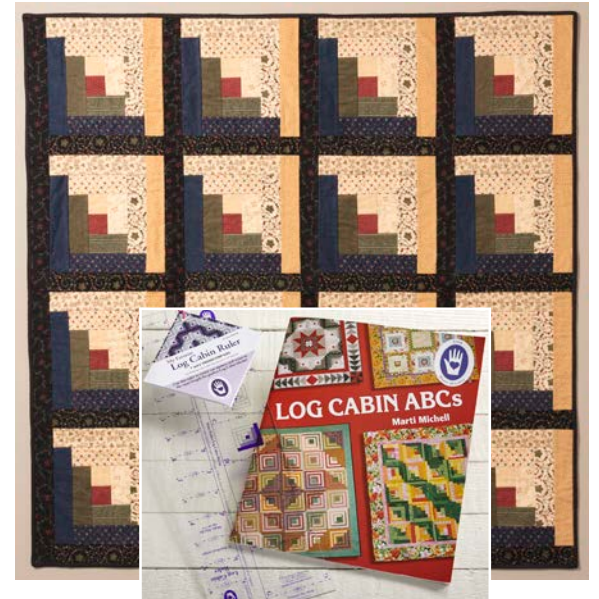

25% off Regular Price
Reg. \$29.99

Entire stock of Bolted Grunge by BasicGrey

30% off Regular Price

You have asked and we are bringing in a range of BasicGrey's Grunge basics. This unique blender crosses over from modern to traditional looks. Reg. \$11.99 per yd

Precision Quilting Wool Pressing Mat

9" x 9" Reg. \$24.99 **\$19⁹⁶**

17" x 17" Reg. \$59.99 **\$49⁹⁶**

The felted wool retains heat for quick pressing, they are portable and durable.

Grunge Love Books by Lavender and Lime

25% off Regular Price

Learn how to use color to create the look that you love. These books start you with suggested color grouping and a range from easy to more advanced projects. Pick your favorite project and get started. Reg. \$19.99

SATURDAY, MARCH 2, 2019 DEMO FROM 1-3PM

MARTI MICHELL'S 'MY FAVORITE LOG CABIN RULER'

This ruler streamlines making log cabin blocks.

Marti Michell's MyFavorite Log Cabin Ruler 1" & 2" Combo

**25% off
Regular Prices**